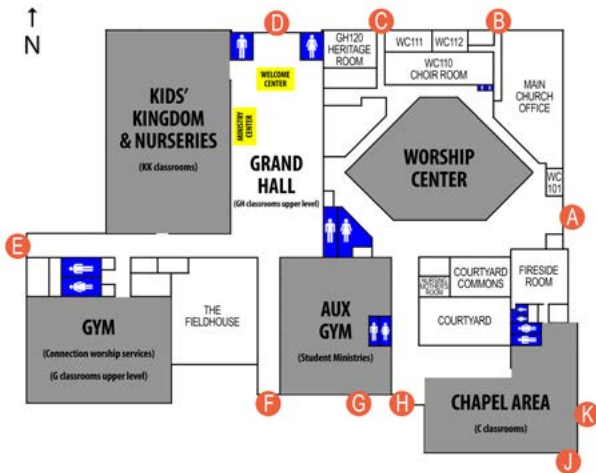

CONNECT WITH US

The Nappanee Missionary Church App

Available in App Stores